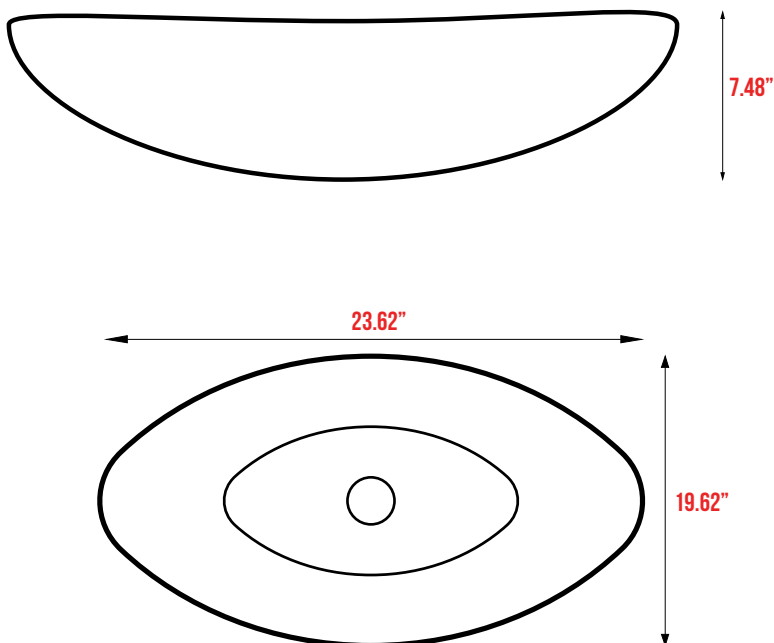

Sutherland White Ceramic Oval Vessel Bathroom Sink
with Overflow and pop up drain

FEATURES

Nonporous glossy surface, easy to clean, and highly durable.

Contemporary, timeless design, simplistic and elegant compatible with all bathroom settings

Above-counter installation for open countertop and clean look

Polished Chrome finished Pop up Drain included.

Predrilled Standard 1 3/4 for the drain.

	Height	Depth	Width
inches	7.48"	23.62"	19.62"
mm	189.99	599.95	498.35